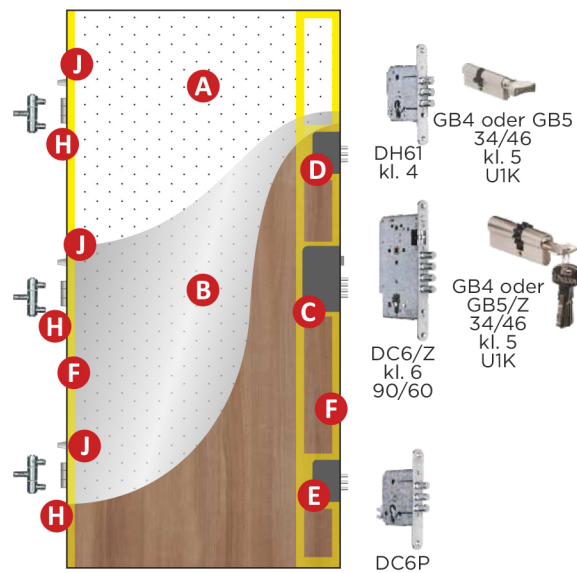

SPECIAL 56S/56X

INTERNAL AND EXTERNAL DOOR DOORS - REINFORCED

available glazing designs P. 26-37

Example of SPECIAL 56S door in ANTHRACITE colour, QUATRO pattern

STANDARD FITTINGS AND FOR AN ADDITION

DOOR STRUCTURE

STANDARD

56
 RC2 WITHOUT GLAZING
 RC2N GLAZED
 1,1-1,4 ODS56 FRAME
 1,3-1,5 PU FRAME
 28 dB
 CE UE

STANDARD:
Fitting
CARMEN
stainless steel

AT EXTRA COST:
Fitting
VERA INOX
stainless steel
recommended for external doors

NOTE!
The DELTA SPECIAL 56S door with the ALEX ALU handle does not have a RC2 class burglary resistance.

INOX - Applikation look P. 27

**PLAIN
INOX APPLIKATION
80N/90E**

 ANTHRAZITE, WHITE,
SONOMA OAK, DARK NUT,
WINCHESTER,
WENGE, GOLDEN OAK*